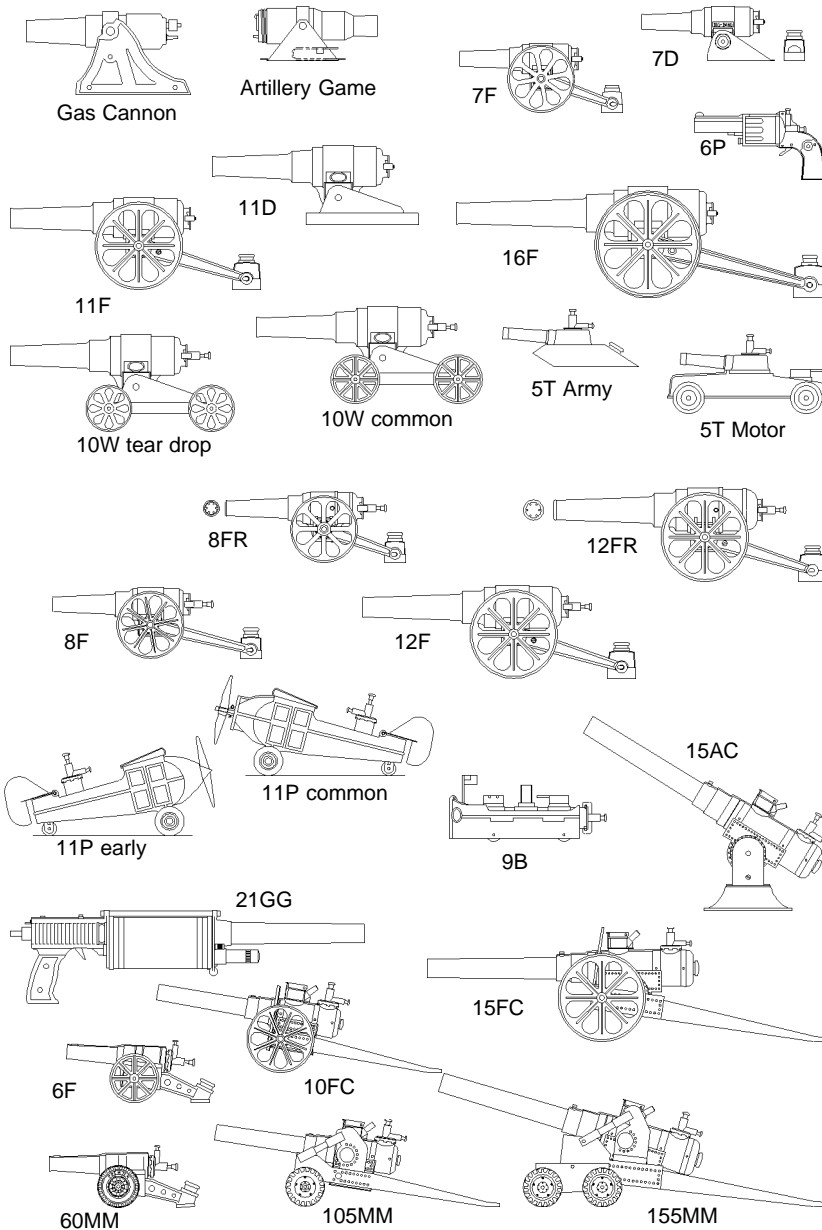

*You can't tell the players without a***SCORE CARD**

Copyright © 1994, RAY-VIN Publishing Co.

BIG-BANG CANNONS 152

Collector's Check List

	Gas Cannon
	Artillery Game (Glass Cannon)
7D	Junior Defense
7F	Steel drags - 1916
7F	Iron
11D	Major Defense
11F	Steel drags - 1916
11F	Iron
16F	Steel drags - 1916
16F	Iron
8PG	Pop Gun
6P	Pistol
10W	Teardrop wheels - early
10W	Pieslice wheels
5T	Army Tank
8F	Iron
8F	Die-cast barrel
8FR	Butterfly valve
8FR	Saltshaker
12F	Iron
12F	Die-cast barrel
11P	Airplane - Spinner nose
11P	Airplane - Turbine nose
11P	Airplane - Over & Under
9B	Navy GunBoat
21GG	G-Gun
6F	No Rib
6F	Jaged Rib
6F	Smooth Rib
10FC	Khaki, OD, Black
15FC	Khaki, OD, Black
15AC	Khaki only
5T	Motor Tank Auburn tires
5T	Motor Tank unmarked tires
5T	Motot Tank Allstate tires
60MM	Primere tires
60MM	Tractor tires
105MM	Primere tires
105MM	Tractor tires
155MM	Primere tires
155MM	Tractor tires